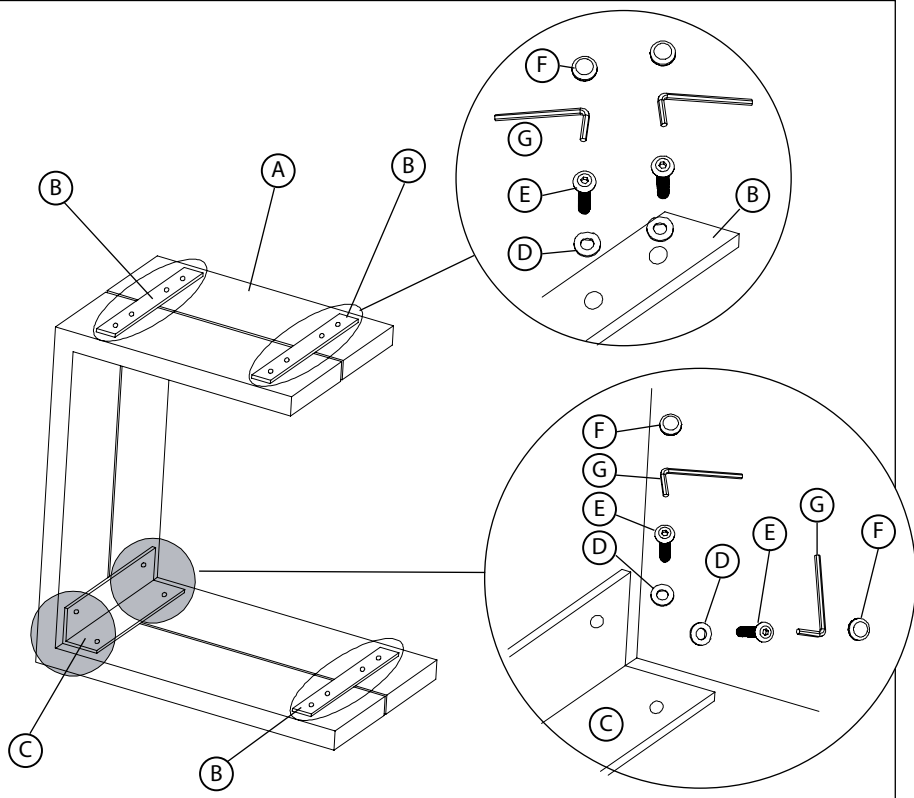

Assembly

1

2